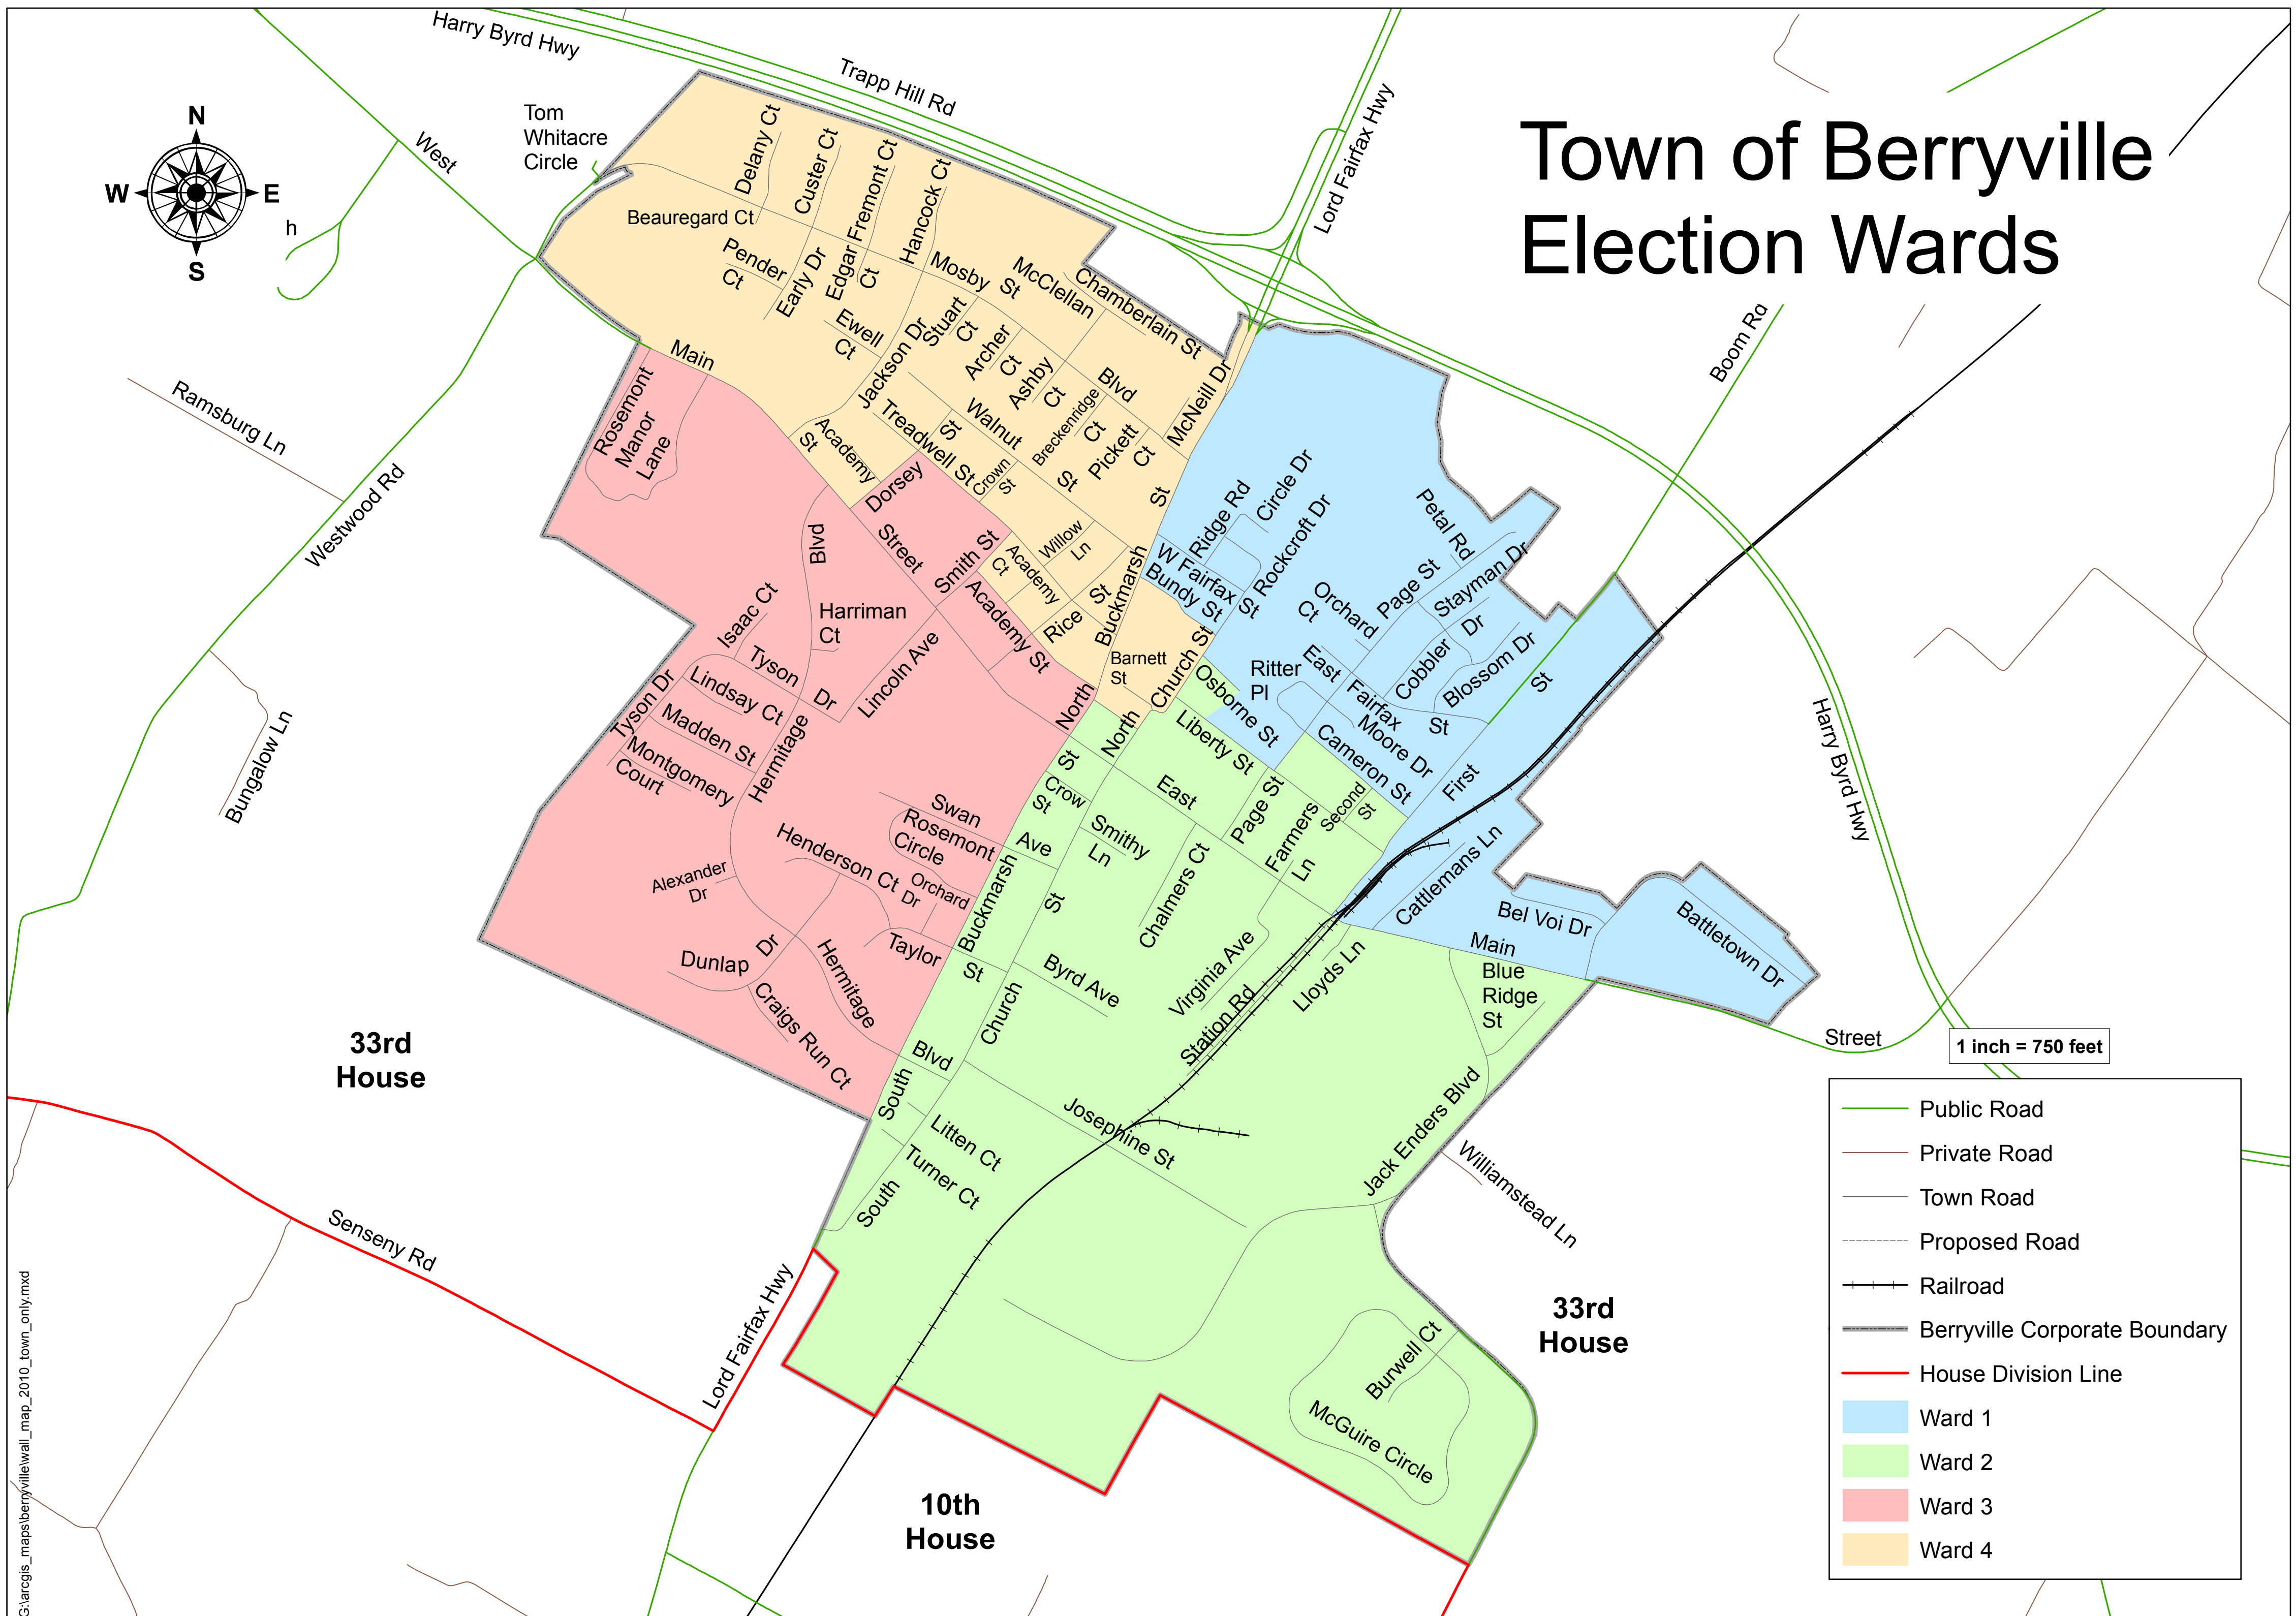

Town of Berryville Election Wards

- Public Road
- Private Road
- Town Road
- Proposed Road
- Railroad
- Berryville Corporate Boundary
- House Division Line
- Ward 1
- Ward 2
- Ward 3
- Ward 4

1 inch = 750 feet

33rd House

33rd House

10th House